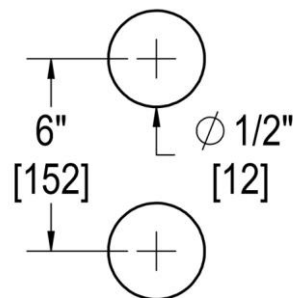

COUNTERPOINT

6" C/C SINGLE-SIDED PULL

Product Code: L.45.111

portals

MATERIALS

Solid & tubular brass components, stainless steel fasteners, and clear polycarbonate washers

FUNCTION DETAILS & PRODUCT NOTES

- Product design coordinates with other shower & bathroom hardware in the Counterpoint suite.
- Continuous hardware profile appears to flow through glass.
- Backplates for single-sided pulls are designed to allow clearance for bypass doors.

TEMPLATE & INSTALLATION NOTES

Item requires glass fabrication according to template above and should only be used with tempered safety glass.

Glass Thickness	1/4" [6 mm] to 1/2" [12 mm]
Hole Diameter	1/2" [12 mm]