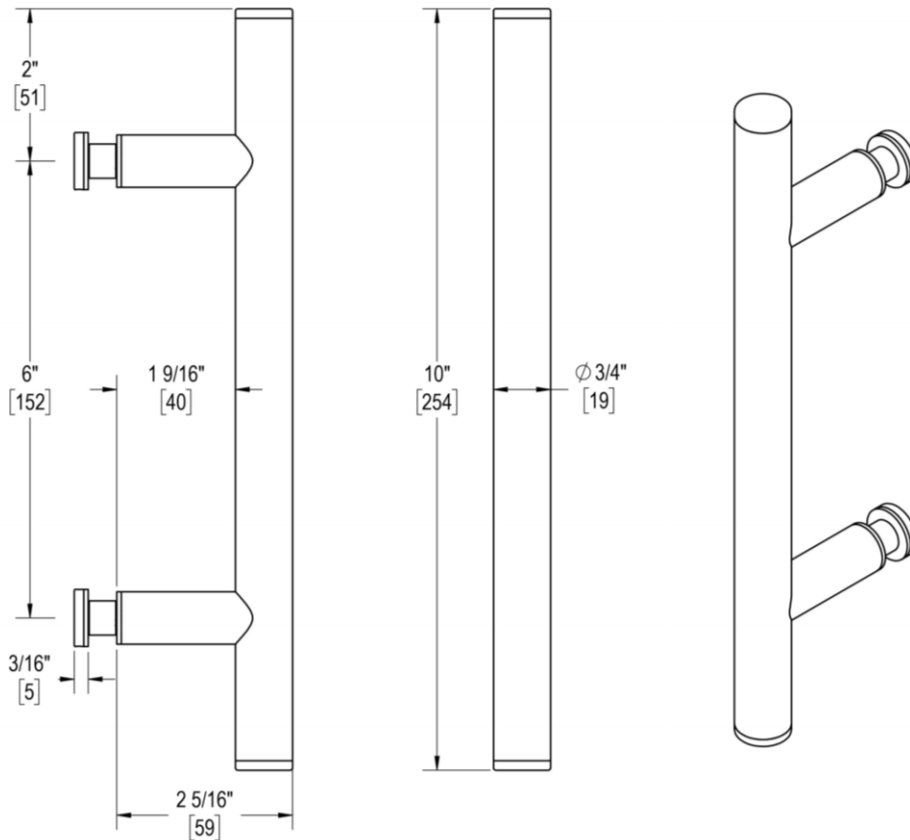

COUNTERPOINT

6" C/C SINGLE-SIDED PULL

Product Code: L.45.111

portals

MATERIALS

Solid & tubular brass components, stainless steel fasteners, and clear polycarbonate washers

FUNCTION DETAILS & PRODUCT NOTES

- Product design coordinates with other shower & bathroom hardware in the Counterpoint suite.
- Continuous hardware profile appears to flow through glass.
- Backplates for single-sided pulls are designed to allow clearance for bypass doors.

TEMPLATE & INSTALLATION NOTES

Item requires glass fabrication according to template above and should only be used with tempered safety glass.

Glass Thickness	1/4" [6 mm] to 1/2" [12 mm]
Hole Diameter	1/2" [12 mm]